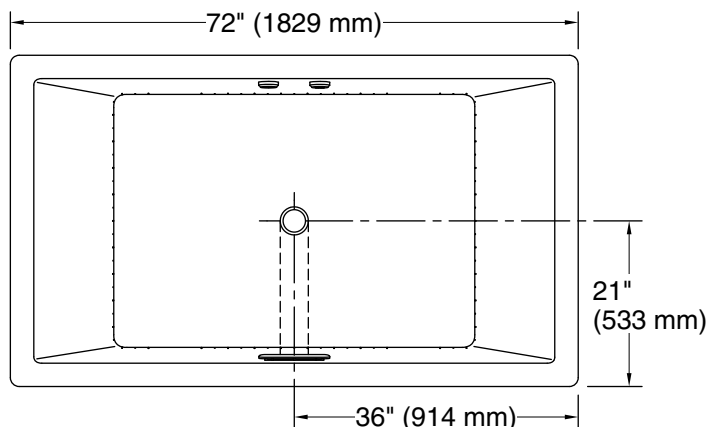

No change in measurements if connected with drain illustrated. (K-7272)

Blower Motor Access
30" (762 mm) W x 15" (381 mm) H Min

Lumbar Angle 33°

Required Electrical Service

Two dedicated circuits required, protected with Class A Ground-Fault Circuit-Interrupter (GFCI). Outside North America, this device may be known as a Residual Current Device (RCD).

Blower, Heated 120 V, 15 A, 60 Hz

Surface:

Air bath: 120 V, 15 A, 60 Hz

Technical Information

All product dimensions are nominal.

Installation: Drop-in, Undermount

Drain location: Center

Basin area, bottom: 45-3/4" x 32" (1162 mm x 813 mm)

Basin area, top: 66" x 36" (1676 mm x 914 mm)

Weight: 110 lbs (49.9 kg)

Minimum floor load: 42 lbs/ft² (205.1 kg/m²)

Water depth: 19" (483 mm)

Water capacity: 139 gal (526.2 L)

Cutout: Drop-in, 70-1/2" x 40-1/2" (1791 mm x 1029 mm)

Electrical component rating: Blower: 120 V, 10 A, 60 Hz
Heated Surface: 120 V, 0.5 A, 60 Hz, 65 W

Notes

Measure your actual product for rough-in details.

Install this product according to the installation instructions.

The hot water supply should be 70% of the capacity of the bath or greater. Installations will vary.