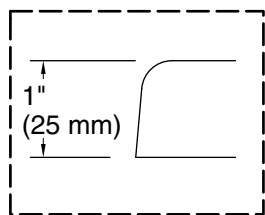

No change in measurements if connected with drain illustrated. (K-7272)

Drop-in Rim Detail

Blower Motor Access
30" (762 mm) W x 15" (381 mm) H Min