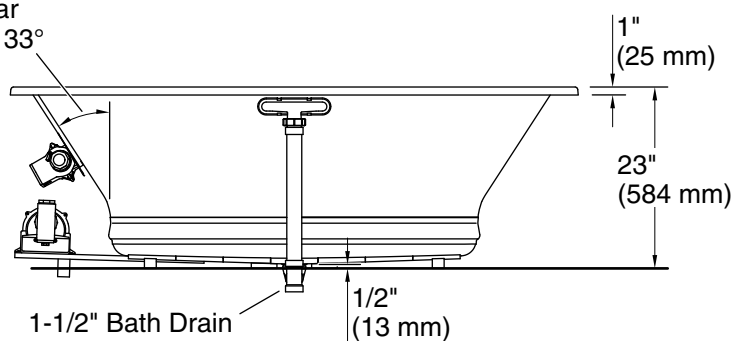

No change in measurements if connected with drain illustrated. (K-7272)

Drop-in Rim Detail

Blower Motor Access
30" (762 mm) W x 15" (381 mm) H Min

Lumbar Angle 33°

Required Electrical Service

Two dedicated circuits required, protected with Class A Ground-Fault Circuit-Interrupter (GFCI). Outside North America, this device may be known as a Residual Current Device (RCD).

Blower, Heated 120 V, 15 A, 60 Hz

Surface:

Air bath: 120 V, 15 A, 60 Hz

Technical Information

All product dimensions are nominal.

Installation: Drop-in, Undermount

Drain location: Center

Basin area, bottom: 45-3/4" x 32" (1162 mm x 813 mm)

Basin area, top: 66" x 36" (1676 mm x 914 mm)

Weight: 110 lbs (49.9 kg)

Minimum floor load: 42 lbs/ft² (205.1 kg/m²)

Water depth: 19" (483 mm)

Water capacity: 139 gal (526.2 L)

Cutout: Drop-in, 70-1/2" x 40-1/2" (1791 mm x 1029 mm)