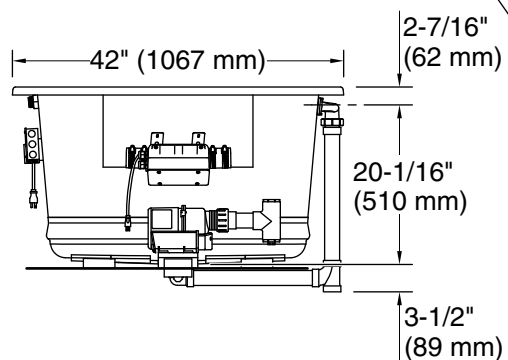

No change in measurements if connected with drain illustrated. (K-7272)

Drop-in Rim Detail

Blower Motor Access
30" (762 mm) W x 15" (381 mm) H Min

Lumbar Angle 33°

Required Electrical Service

Two dedicated circuits required, protected with Class A Ground-Fault Circuit-Interrupter (GFCI). Outside North America, this device may be known as a Residual Current Device (RCD).

Blower, Heated 120 V, 15 A, 60 Hz

Surface:

Air bath: 120 V, 15 A, 60 Hz

Technical Information

All product dimensions are nominal.

Installation: Drop-in, Undermount

Drain location: Center

Basin area, bottom: 45-3/4" x 32" (1162 mm x 813 mm)

Basin area, top: 66" x 36" (1676 mm x 914 mm)

Weight: 110 lbs (49.9 kg)

Minimum floor load: 42 lbs/ft² (205.1 kg/m²)

Water depth: 19" (483 mm)

Water capacity: 139 gal (526.2 L)

Cutout: Drop-in, 70-1/2" x 40-1/2" (1791 mm x 1029 mm)